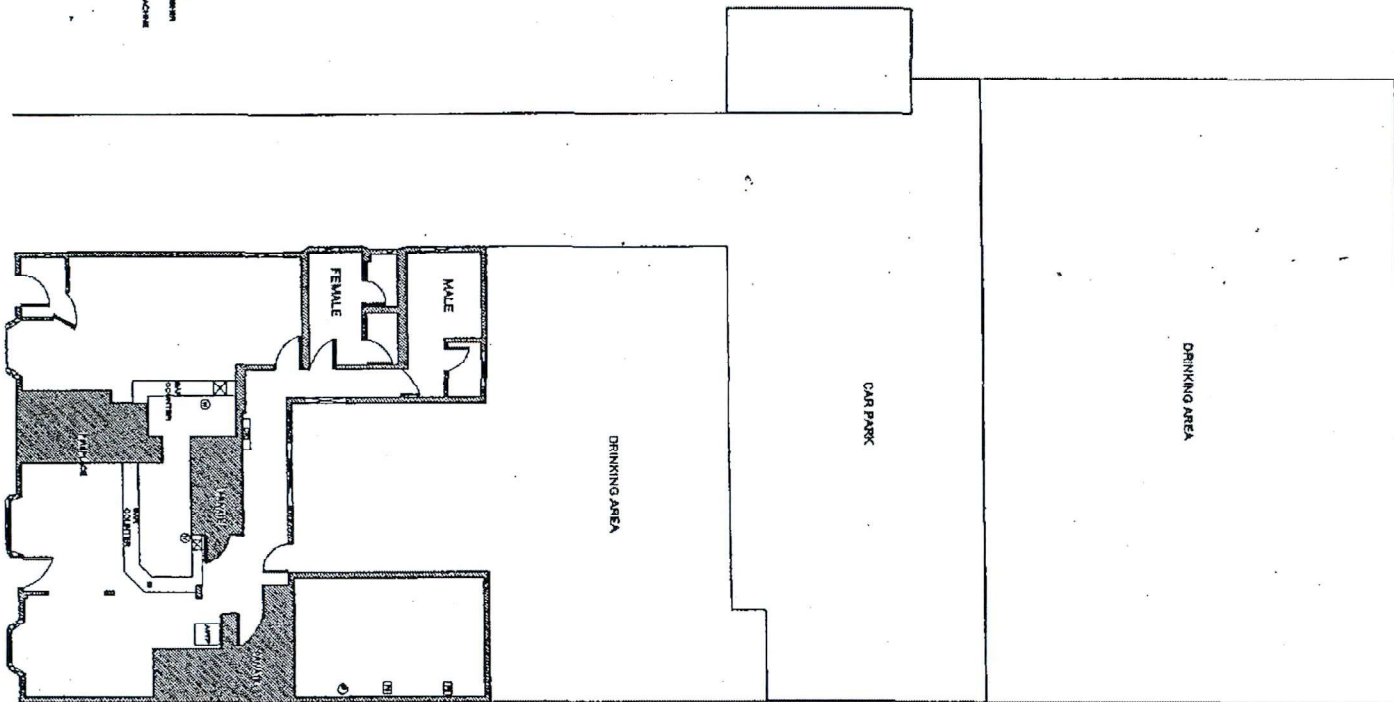

Annex 4 – Plans

This plan is a photocopy and/or reduction from the Plans drawn at standard scale and held on the East Hertfordshire District Council Statutory register, and That are definitive of the licensed area. This copy is Not to scale, and is included with the licence for illustration only of the licensed area.

1. **KEY**
- ① VENTING EXHAUST/FLUE
  - ② OPEN FURNACE EXHAUST/FLUE
  - ③ FIRE PLACE/HEAT
  - ④ COASTGUARD YACHTING MACHINES
  - ⑤ FIRE ALARMS

NAME	OWNER	MANAGER	ISSUED

ROMANS
SUIVEYOIS

A FULL SERVICE PUB, RESTAURANT, BARBERSHOP, NIGHT CLUB, KARAOKE, BILLIARDS, DARTS, AND MORE.
28 OLD AVE, BELL, HERTFORDSHIRE, SG11 1AA.
SEE ABOVE FOR CONTACT INFORMATION AND MORE.
TEL: 01438 55281
WWW.ROMANS-SUIVEYOIS.CO.UK

PUNCH TAVERNS

Old Bell, Bell Street,
Sawbridgeworth, CM21 9AN

ISSUED	REVISED
1-100	1-100
DATE	DATE
15/08/2004	15/08/2004
BY	BY
101	101
A	A

THE ROMANS GROUP

OUTLET NO. 915281

ISO 9001