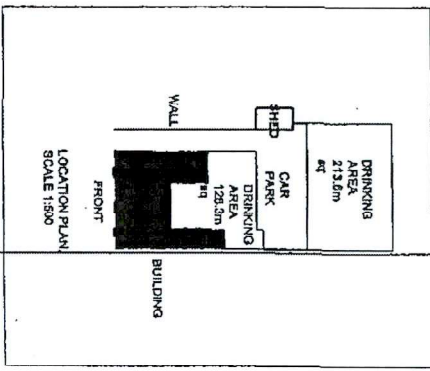

Annex 4 – Plans

This plan is a photocopy and/or reduction from the Plans drawn at standard scale and held on the East Hertfordshire District Council Statutory register, and That are definitive of the licensed area. This copy is Not to scale, and is included with the licence for illustration only of the licensed area.

1. **KEY**
- ① VENTING EXHAUST/FLUE
  - ② OPEN FURNACE EXHAUST/FLUE
  - ③ FIRE PLACE/HEAT
  - ④ COASTGUARD YACHTING MACHINES
  - ⑤ FIRE ALARMS

NAME	OWNER	MANAGER	ISSUED

ROMANS
SUIVEYOIS

A FULL SERVICE PUB, RESTAURANT, BARBERSHOP, NIGHT CLUB, KARAOKE, BILLIARDS, DARTS, AND MORE.
28 OLD AVE, BELL, HERTFORDSHIRE, SG11 1AA.
SEE ABOVE FOR CONTACT INFORMATION AND MORE.
TEL: 01438 55281
WWW.ROMANS-SUIVEYOIS.CO.UK

PUNCH TAVERNS

Old Bell, Bell Street,
Sawbridgeworth, CM21 9AN

ISSUED	REVISED
1-100	1-100
DATE	DATE
15/08/2004	15/08/2004
BY	BY
101	101
A	A

THE ROMANS GROUP

OUTLET NO. 915281

ISO 9001